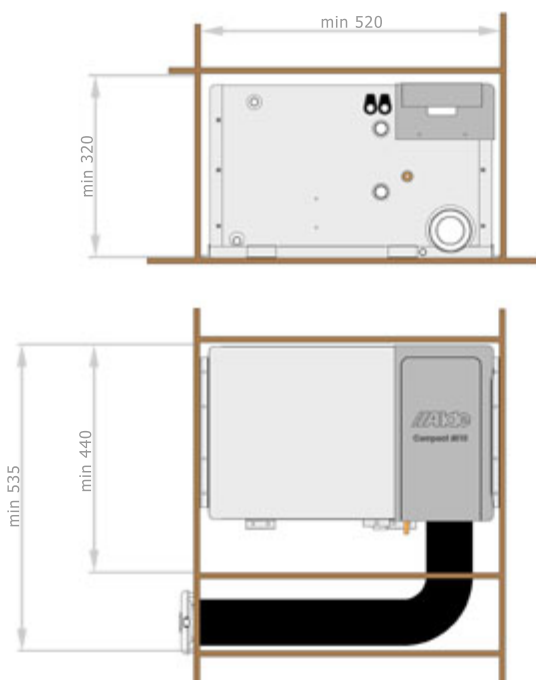

Height:	310 mm
Width:	340 mm
Length:	490 mm
Weight:	14 kg
Gas output:	5.5 kW
Gas consumption:	245 g/h*
230 V output:	2.1 kW
Power consumption:	1 A max

\*Minimum, if on constant gas. Fuel management system can intelligently switch to electric to maintain temperature if desired