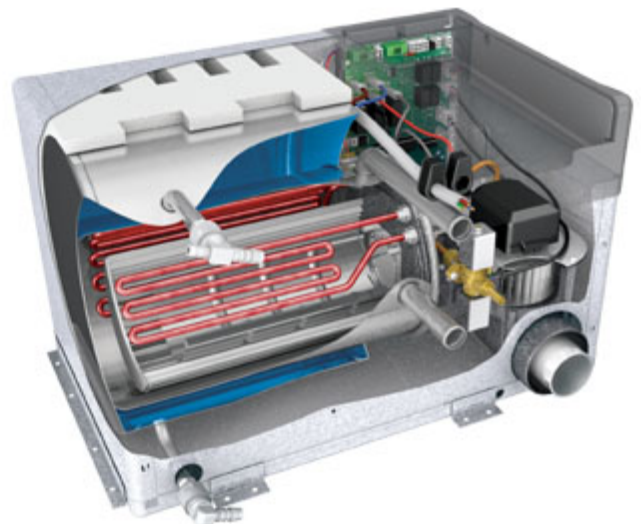

# Alde Compact 3010 HE Combi Boiler

3010-9013

Alde Compact boilers are designed to be flexible, installed in caravans, boats and other recreational vehicles. The boiler's all-round performance makes it suitable for even the largest applications.

- Heating and hot water provided by one unit
- Runs silently with low carbon emissions
- Fuel management system
- Capable of powering over 7.5 kW of radiator
- No service requirements
- Dual-fuel operates on both 230 V and LPG
- Draws less than 0.4 A from the battery
- Programmable control panel
- Can be combined with engine

Height:	310 mm
Width:	340 mm
Length:	490 mm
Weight:	14 kg
Gas output:	5.5 kW
Gas consumption:	245 g/h*
230 V output:	2.1 kW
Power consumption:	1 A max

\*Minimum, if on constant gas. Fuel management system can intelligently switch to electric to maintain temperature if desired